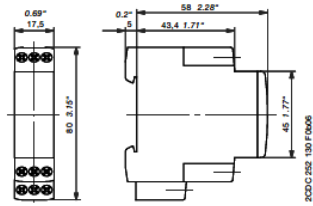

Electronic timer CT-MFD.21
Multifunctional with 2 c/o contacts
Data sheet

Dimensions

in mm

CT-MFD.21